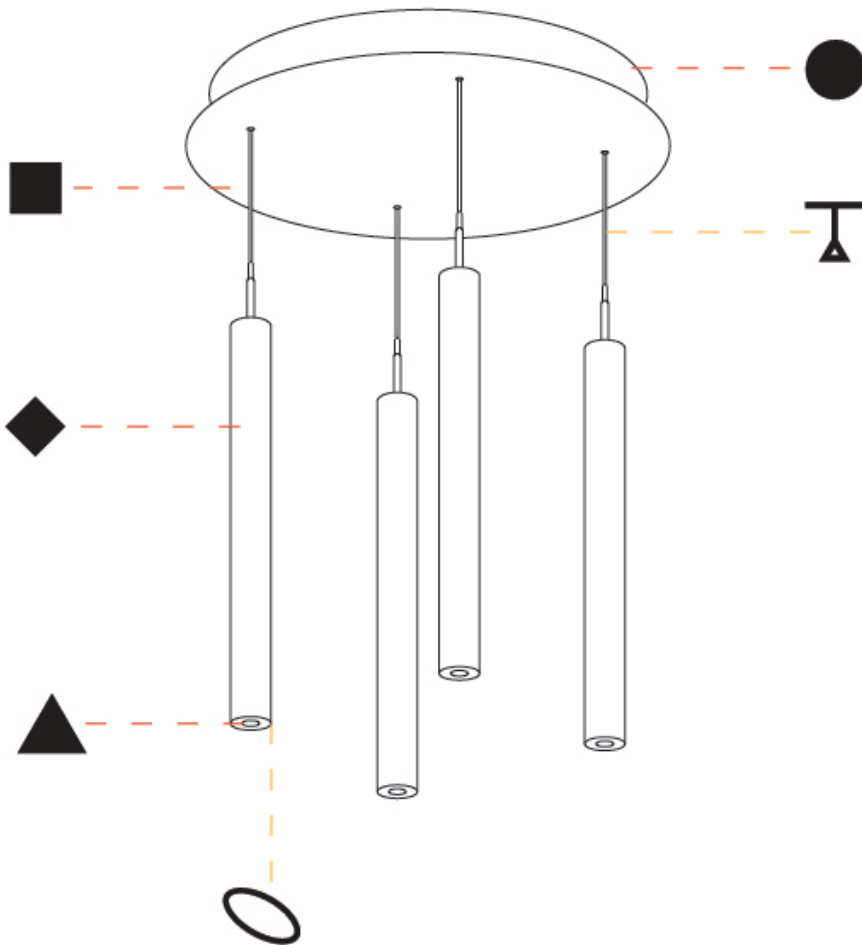

G-MINI ROUND HANGOVER SUSPENSION

A300630-

PROJECT	_____
TYPE	_____
SPECIFIER	_____
QUANTITY	_____
DATE	_____

A