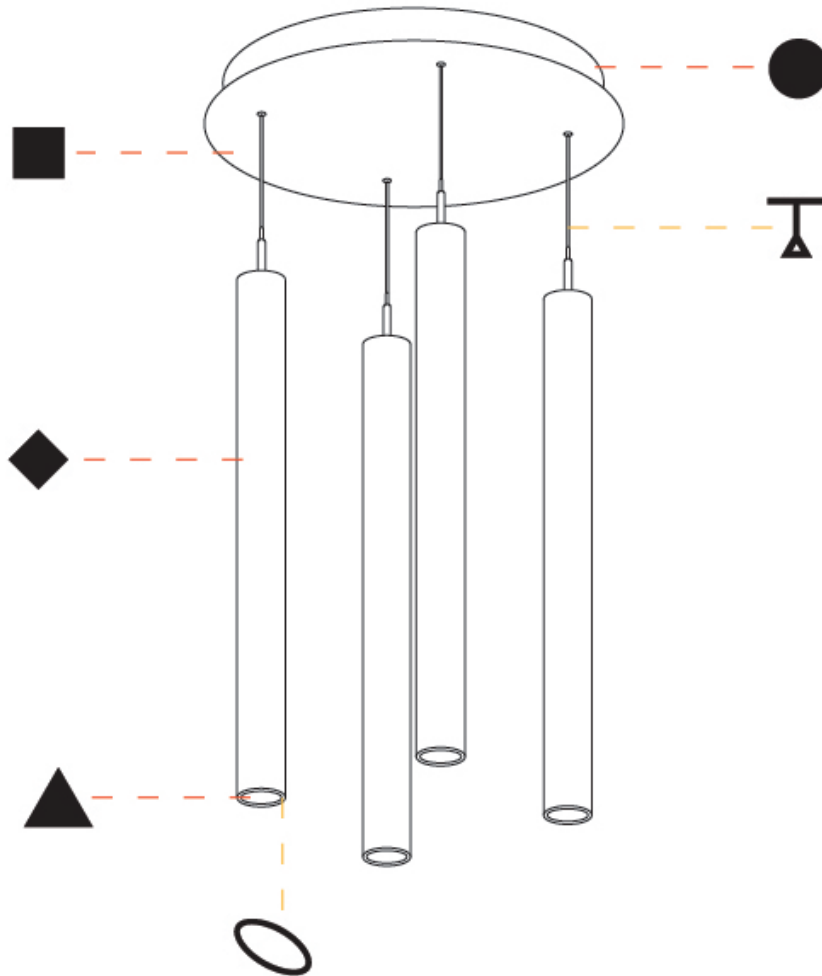

G-MINI ROUND HANGOVER SUSPENSION

A300634-

PROJECT
TYPE
SPECIFIER
QUANTITY
DATE

A